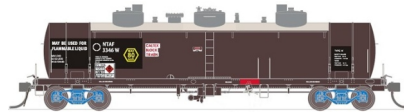

#### 1980's Pack 'C'

### Single - Packs:

@ \$63.00/Pack

1980s / NTAF 4012

2001 / NTAF 3346

2005 / NTAF 4517

Postage and Insurance:  
1 to 3 packs add \$ 10.00  
4 to 6 packs add \$ 18.00

Postage and Insurance

**Total Price**