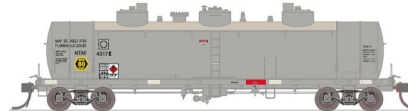

### Single - Packs:

@ \$63.00/Pack

1980s / NTAF 4012

2001 / NTAF 3346

2005 / NTAF 4517

Postage and Insurance:  
1 to 3 packs add \$ 10.00  
4 to 6 packs add \$ 18.00

Postage and Insurance

**Total Price**