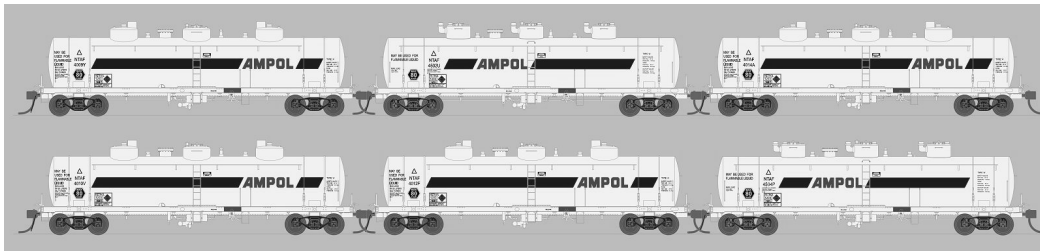

TULLOCH RAIL TANK WAGONS

9/10/2011

ORDER FORM

Qty. \$

Fuel Block Trains:

Each pack contains six RTR highly detailed and individually decorated wagons

@ \$352.00/Pack

Ampol Pack 'A'