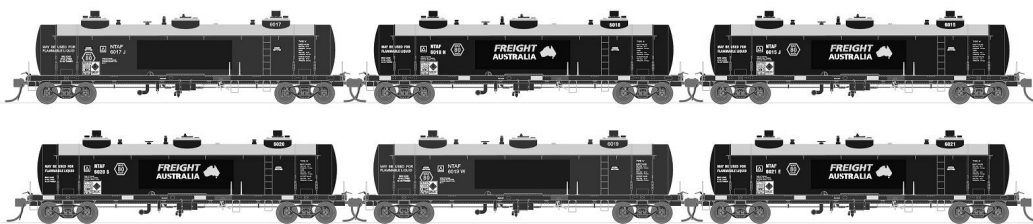

TULLOCH RAIL TANK WAGONS

9/10/2011

ORDER FORM

Qty. \$

Fuel Block Trains:

Each pack contains six RTR highly detailed and individually decorated wagons

@ \$352.00/Pack

Ampol Pack 'A'

FreightAustralia Pack 'A'

VLINe VTQF Pack 'A'

Each pack contains three RTR highly detailed and individually decorated wagons

@ \$187.00/Pack

Postage and Insurance:
1 to 3 packs add \$ 10.00
4 to 6 packs add \$ 18.00